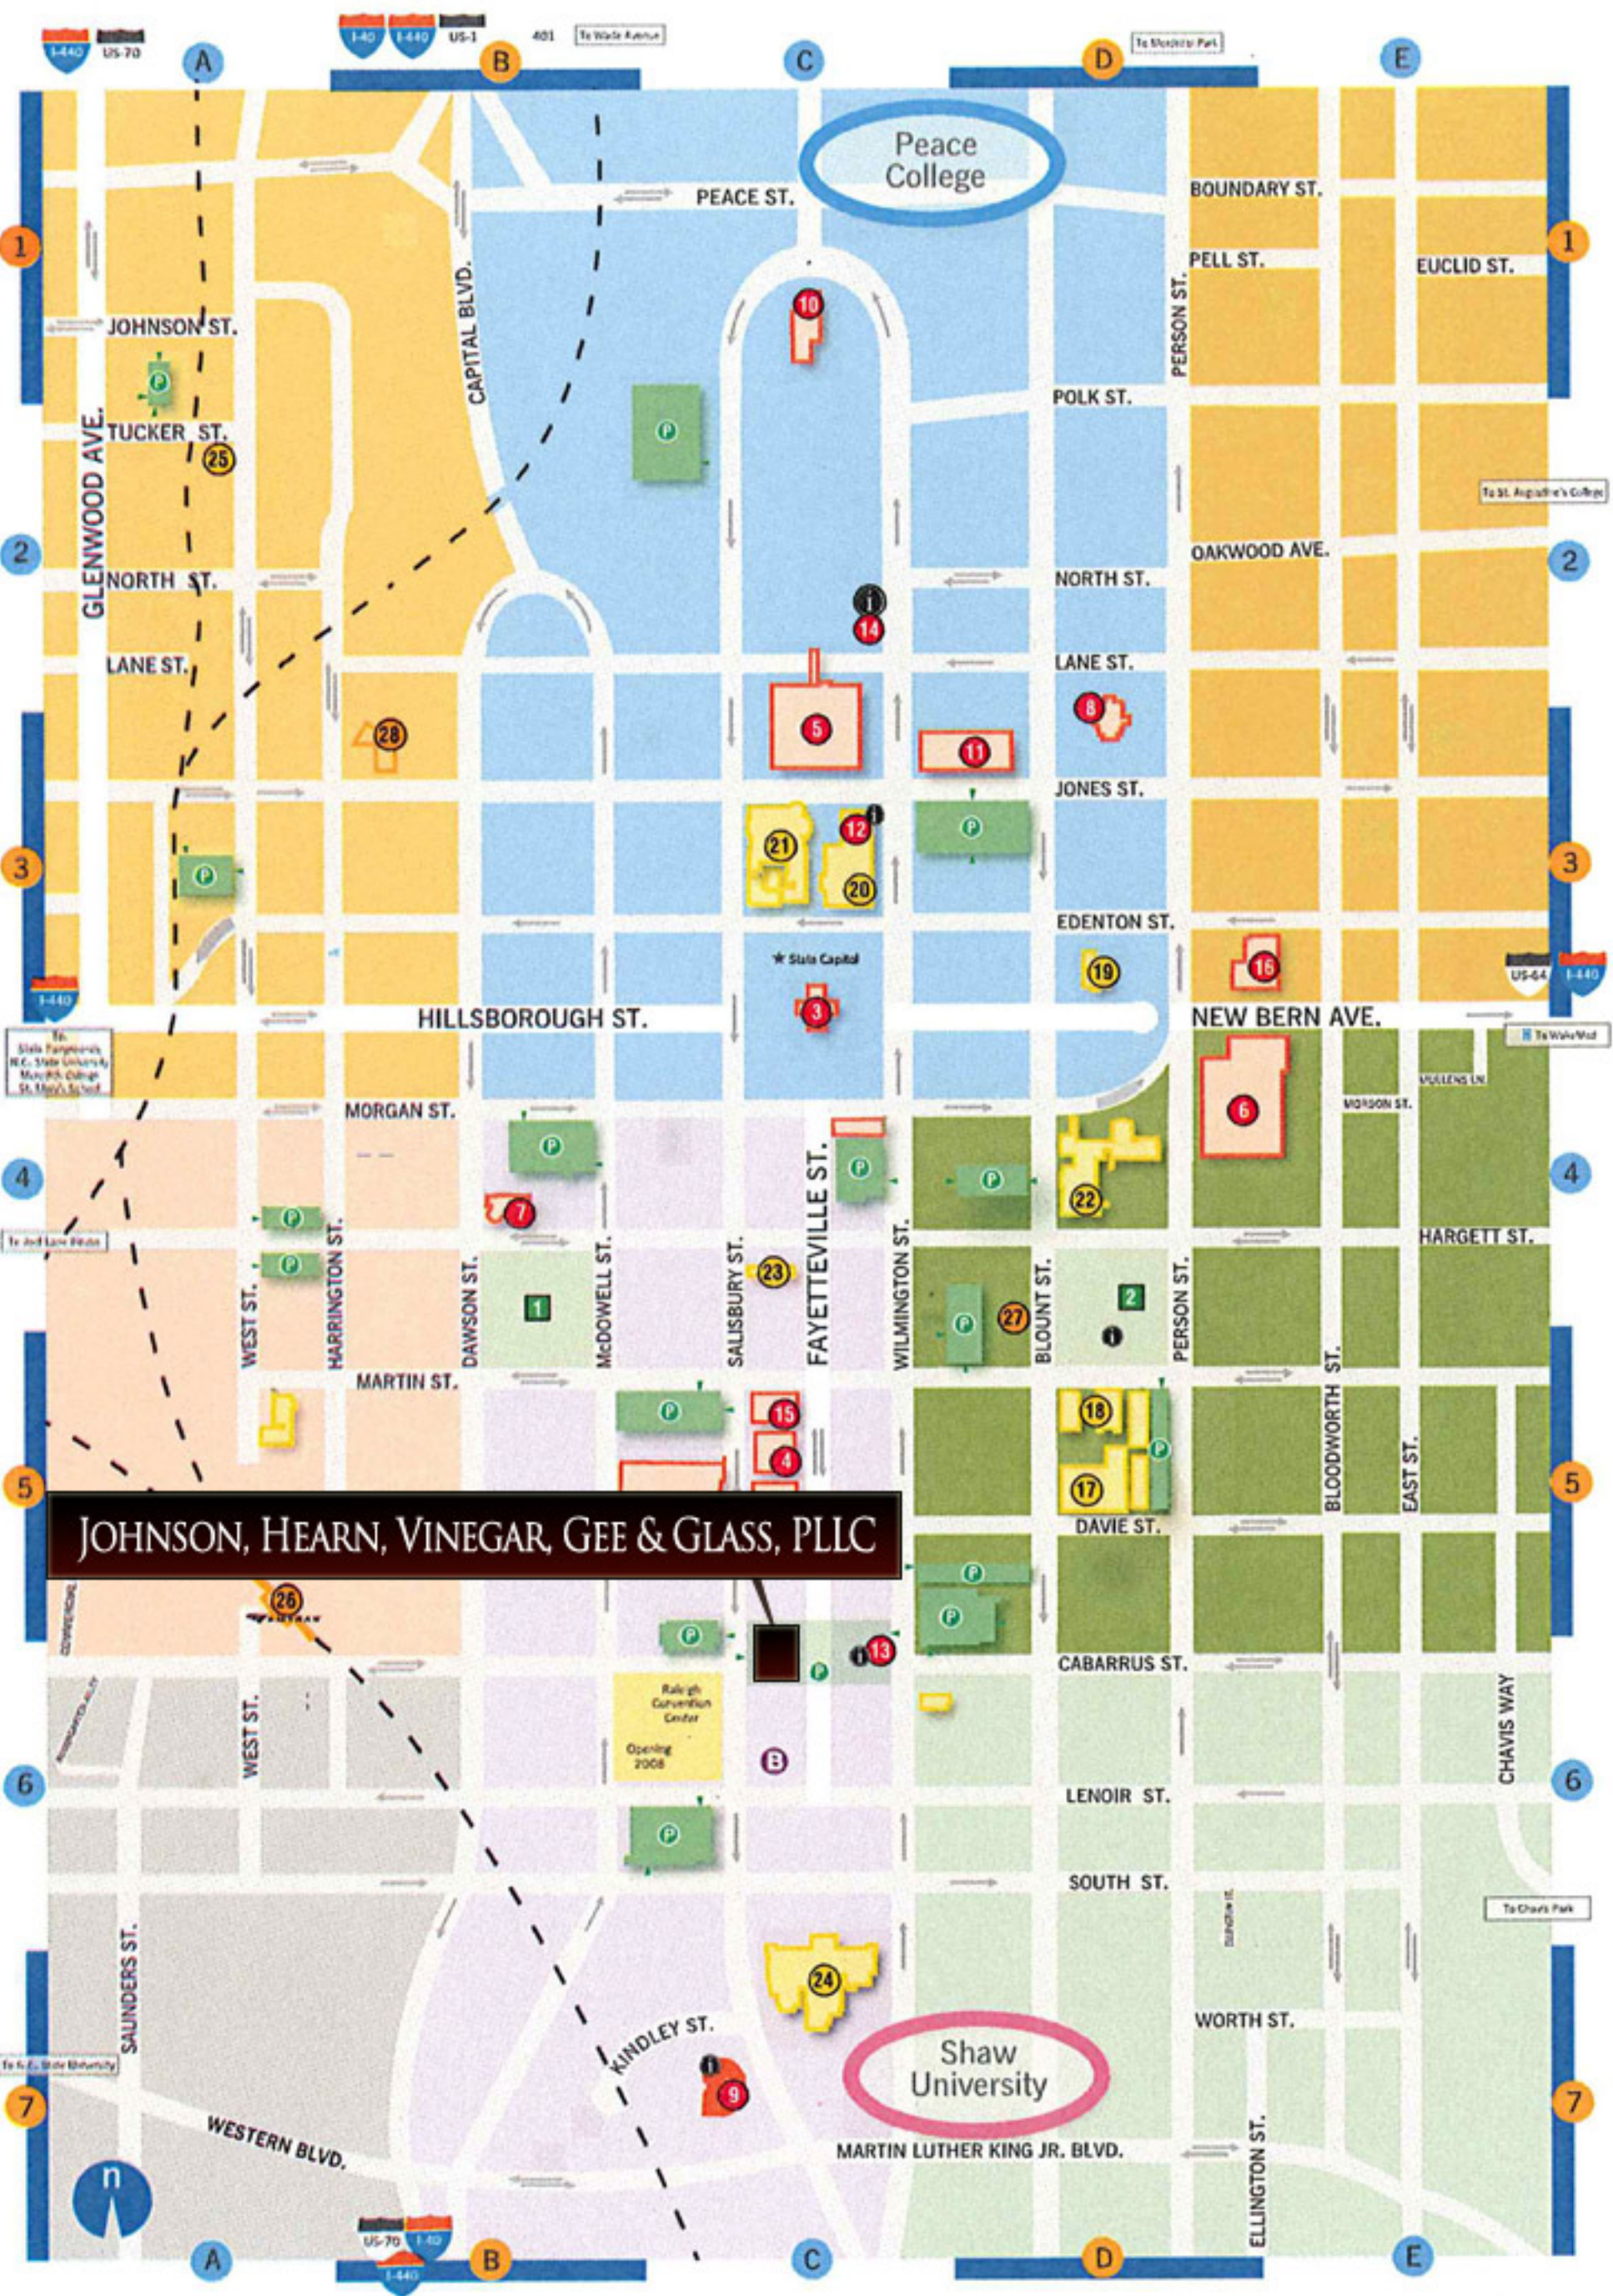

DOWNTOWN RALEIGH

Parks

- 1 Nash Square (B, 4)
- 2 Moore Square (D, 4)

Civic/Government

- 3 State Capitol Building (C, 3)
- 4 Wake County Courthouse (C, 5)
- 5 Legislative Building (C, 3)
- 6 Federal Government Complex (D, 4)
- 7 City of Raleigh Municipal Complex/Police Dept. (B, 4)
- 8 Executive Mansion (D, 3)
- 9 Greater Raleigh Chamber of Commerce (C, 7)
- 10 Archdale Building (C, 1)
- 11 State Archives (D, 3)
- 12 Capital Area Visitor Information (C, 3)
- 13 Greater Raleigh Convention and Visitors Bureau (C, 5)
- 14 N.C. Division of Tourism, Film & Sports Development (C, 2)
- 15 Post Office (C, 5)
- 16 Post Office (E, 3)

Attractions

- 17 Artspace (D, 5)
- 18 City Market (D, 5)
- 19 Haywood Hall (D, 3)
- 20 N.C. Museum of History (C, 3)
- 21 N.C. Museum of Natural Sciences (C, 3)
- 22 Exploris/IMAX Theatre (D, 4)
- 23 Raleigh City Museum (C, 4)
- 24 Progress Energy Center for the Performing Arts (C, 7)
-Memorial Auditorium
-Fletcher Opera Theater
-Meymandi Concert Hall
-Kennedy Theatre
- 25 Playspace (A, 2)

Transit

- 26 Amtrak Rail Station (A, 5)
- 27 City Bus Terminal (D, 4)
- 28 Greyhound Bus Terminal (B, 3)

Symbols

- Parking
- Parking Entryway Indicator
- Flow of Traffic
- Information
- Railroad Tracks

Districts

Glenwood South	Capital District	Historic Oakwood	Warehouse District	Fayetteville Street	Moore Square	East Raleigh/South Park
----------------	------------------	------------------	--------------------	---------------------	--------------	-------------------------